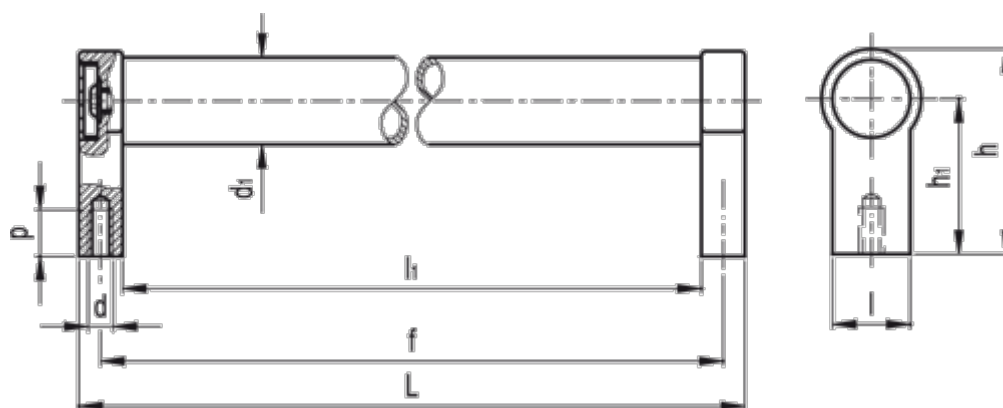

Data Sheet

Article number: 20568200300

Description: E+G Tubular handle GN333.1-20-300-A-SW
A Mounting from back

Measures

$d = M6$

$d_1 = 20$

$f = 300$

$h = 54$

$h_1 = 42$

$L = 312$

$l_1 = 288$

$p = 12$